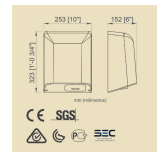

Hand Dryer Ultra Rapid Automatic Sensor

Description

- Automatic hand dryer with electronic sensor.
- White ABS casing.
- Sturdy, vandal proof and secure: not edges at all for ensure a safety use.
- Suitable for colectivities and high traffic places.
- Ultrafast drying: 0 • 12 seconds.
- Conform the european directives (CE).
- Casing made of one piece ABS (e = 3 mm).
- Wall fixation with 4 drills (drill bit Ø 8 mm). Fixing materials included.
- Electronic infrared sensor that stops the hand dryer when the hands leave the active range.
- Air temperature (environnement 21° C): 40° C.
- Brushless universal motor (without maintenance).
- Air flow 2660 l/min (160 m3/h). Air speed: 305 Km/h.

Features

Marca

Categoria

Low
Consumption
Hand Dryers

Price

Price	213,20 €
Without VAT	173,33 €

Product in Store

[Hand Dryer Ultra Rapid Automatic Sensor](#)

- Total power 800 W.
- Electric insulation: Class I.
- Adjustable sensor: 1-35 cm .
- Noise level (at 2 meters): 72 dBA.
- Protection rating against water projections: IPX1.
- Dimensions: 325 high x 250 width x 153 depth mm.
- Function: place your hands under the appliance. The dryer will start automatically and it continues working while the hands are within the active range. The device switches off after a few seconds of removal.
- Cleaning: we recommend cleaning with a cotton cloth slightly moistened with a soap solution. Then dry it.