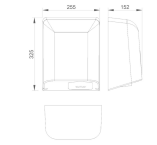

Hand Dryer Ultra Rapid Automatic Sensor

Description

- Automatic hand dryer with electronic sensor.
- White ABS casing.
- Sturdy, vandal proof and secure: not edges at all for ensure a safety use.
- Suitable for colectivities and high traffic places.
- Ultrafast drying: 0 • 12 seconds.
- Conform the european directives (CE).
- Casing made of one piece ABS (e = 3 mm).
- Wall fixation with 4 drills (drill bit Ø 8 mm). Fixing materials included.
- Electronic infrared sensor that stops the hand dryer when the hands leave the active range.
- Air temperature (environnement 21° C): 40° C.
- Brushless universal motor (without maintenance).
- Air flow 2660 l/min (160 m3/h). Air speed: 305 Km/h.

Features

Marca

Categoria

Low
Consumption
Hand Dryers

Price

Price	213,20 €
Without VAT	173,33 €

Product in Store

[Hand Dryer Ultra Rapid Automatic Sensor](#)