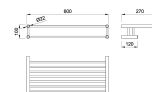

600 Mm Satin Finished Stainless Steel Towel Shelf

Description

- Towel shelf
- Material: AISI 304 Stainless steel
- Finish: Satin
- Dimensions: 100 height x 600 width x 256 depth (mm)

Features

Marca	
Categoria	Towel Shelves

Price

Price	64,78 €
Without VAT	52,67 €

Documents

[Technical Data Sheets - PT \(123.48 Kb\)](#)

Product in Store

[600 Mm Satin Finished Stainless Steel Towel Shelf](#)