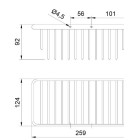

Soap Dish

Description

- Soap dish chrome plated brass.
- Durability and corrosion resistance.
- Finish: gloss.
- Suitable for toilets and bathrooms.
- Concealed fixing.
- Measurements: 92X259X124 mm.

Documents