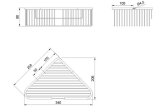

### Description

- Soap dish chrome plated brass.
- Durability and corrosion resistance.
- Finish: gloss.
- Suitable for public toilets.
- Measurements: 90X340X205 mm.