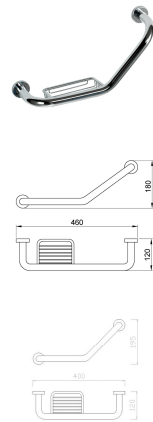

## Chromed Brass Angled Handle With Soap Basket

### Description

The angled grab bar with soap holder was designed to improve accessibility and functionality in public bathrooms, hotels, clinics and professional sanitary facilities.

Made of chrome-plated brass with glossy finish, it offers good corrosion resistance and durability in humid environments. The integrated soap holder increases functionality in shower and sink areas, keeping hygiene products always within reach.

- **Main features:**

- Angled grab bar with soap holder;
- Made of chrome-plated brass;
- Glossy finish;
- Suitable for public and professional bathrooms;
- Integrated grid soap holder;

### Product in Store

[Chromed Brass Angled Handle With Soap Basket](#)

- Dimensions: 18 x 46 x 12 cm (height x width x depth);
- Tube with Ø25 mm;
- Thickness: 1 mm;
- Concealed fixing;
- Fixing screws included.