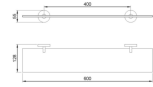

## 600 mm Satin Finished Stainless Steel Utility Shelf

### Description

- Utility shelf
- Material: Glass and supports made of AISI 304 stainless steel
- Finish: Satin
- Dimensions: 55 height x 600 width x 128 depth (mm)