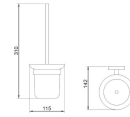

Satin Finished Stainless Steel Toilet Brush

Description

- Toilet brush
- Material: White ceramics and supports of AISI 304 Stainless steel
- Supports material: AISI 304 Stainless steel
- Finish: Satin
- Dimensions: 310 height x 115 width x 142 depth (mm)