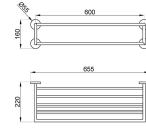

Satin Finished Stainless Steel Towel Rail

Description

- Towel shelf with lower bar and four wall support points
- Material: AISI 304 Stainless steel
- Finish: Satin
- Dimensions: 156 height x 655 width x 221 depth (mm)