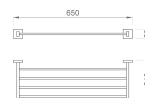

### Description

- Towel shelf
- Material: AISI 304 Stainless steel
- Finish: Satin
- Dimensions: 40 height x 600 width x 210 depth (mm)