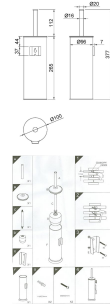

Polish Finished Stainless Steel Toilet Brush

Description

- Wall support toilet brush
- Material: Stainless steel
- Finish: Polish
- Dimensions: 377 mm height
- Diameter: Ø 100 mm

Features

Marca

Categoria

Toilet brush

Price

Upon request

Product in Store

[Polish Finished Stainless Steel Toilet Brush](#)

Documents

[Technical Data Sheets - ES \(212.84 Kb\)](#)