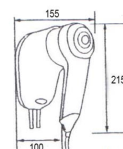

1200 W White Abs Hair Dryer

Description

The wall-mounted pistol-style hair dryer was developed for use in hotel and guesthouse bathroom rooms, offering a safe, functional and easy-to-use solution for guests.

With two drying speeds and a continuous push button, it allows simple and efficient control during use. The 1200 W power, combined with an air speed of 13 m/s, ensures effective drying with controlled noise levels of around 60 dB, suitable for room environments.

Made of durable ABS with a white finish and **dimensions of 215 x 100 x 155 mm**, it features a discreet design that is easy to integrate into different bathroom styles. The IPX1 protection rating and Class II electrical insulation ensure safety for daily use in indoor environments.

Compact and practical, this hair dryer was designed exclusively for installation in guest room bathrooms and is

Features

Marca

Categoria

Wall Hair Dryers

Price

Price

24,60 €

Without VAT

20,00 €

Product in Store

[1200 W White Abs Hair Dryer](#)