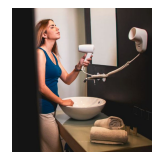

1200 W White Abs Hair Dryer

Description

The wall-mounted pistol-style hair dryer was developed for use in hotel and guesthouse bathroom rooms, offering a safe, functional and easy-to-use solution for guests.

With two drying speeds and a continuous push button, it allows simple and efficient control during use. The 1200 W power, combined with an air speed of 13 m/s, ensures effective drying with controlled noise levels of around 60 dB, suitable for room environments.

Made of durable ABS with a white finish and **dimensions of 215 x 100 x 155 mm**, it features a discreet design that is easy to integrate into different bathroom styles. The IPX1 protection rating and Class II electrical insulation ensure safety for daily use in indoor environments.