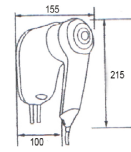

1200 W Black Abs Hair Dryer

Description

- Ergonomically hair dryer, surface mounted.
- Two speeds.
- Security switch ON/OFF.

TECHNICAL DATA:

- Material: ABS plastic black.
- Power: 1200W.
- Noise level: 60 dB
- Air speed: 13 m/s.
- Water protection: IPX1.
- Electrical insulation class II
- Dimensions: 215 high x 100 wide x 155 deep mm.
- Warranty: 1 Year.