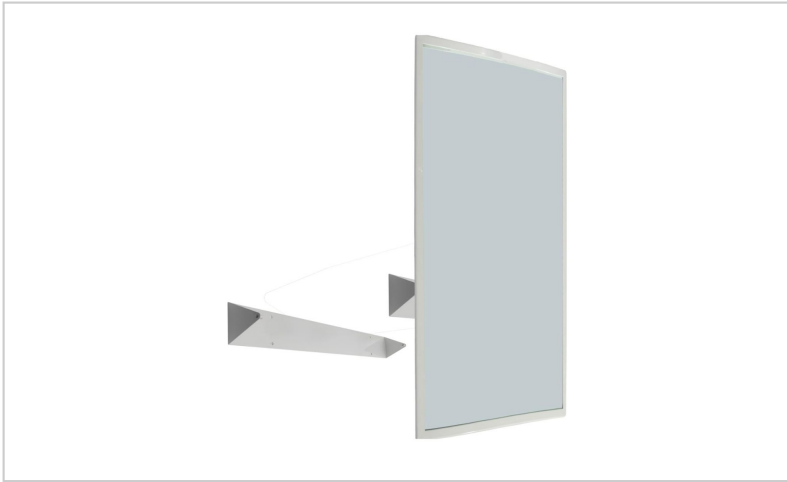

## 700X500 mm Reclining Mirror For Disabled With Satin Finished

### Description

- Mirror with adjustable tilt angle, specially designed to be placed in toilets and bathrooms.
- Durability and corrosion resistance.
- Made of stainless steel AISI 304.
- Dimensions: H 700 x W 500 mm.
- We recommend installing between 1000 - 1200 mm from the finished floor.
- Wall fixing by reclining deck.

### Product in Store

[700X500 mm Reclining Mirror For Disabled With Satin Finished](#)