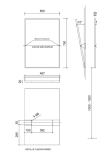

## 700X500 mm Reclining Mirror For Disabled With Satin Finished

### Description

- Mirror with adjustable tilt angle, specially designed to be placed in toilets and bathrooms.
- Durability and corrosion resistance.
- Made of stainless steel AISI 304.
- Dimensions: H 700 x W 500 mm.
- We recommend installing between 1000 - 1200 mm from the finished floor.
- Wall fixing by reclining deck.

### Product in Store

[700X500 mm Reclining Mirror For Disabled With Satin Finished](#)