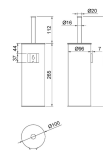

Satin Finished Stainless Steel Toilet Brush

Description

- Wall support toilet brush
- Material: Stainless steel
- Finish: Satin
- Dimensions: 377 mm height
- Diameter: Ø 100 mm

Documents

- [Technical Data Sheets - ES \(213.77 Kb\)](#)
- [Technical Data Sheets - PT \(214.13 Kb\)](#)