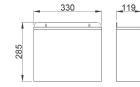

## Color Painted Steel Bin 11 Liters

### Description

- Wall mounted bin
- Material: Painted steel
- Painted Epoxy (see range of colors)
- Dimensions: 285 height x 325 width x 125 depth (mm)
- Capacity: 11 Liters