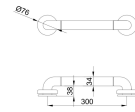

Straight Grab Bar Aluminium-Nylon 30 Cm

Description

The 30 cm grab bar in aluminum with white ABS coating was developed to improve safety and accessibility in adapted bathrooms in hotels, hospitals, clinics, nursing homes and public sanitary facilities.

- **Main features:**

- Straight wall-mounted grab bar;
- Made of aluminum with antibacterial white ABS coating;
- AISI 304 stainless steel supports;
- Structure with two support points;
- Length: 30 cm;
- Tube with Ø32 mm;

[Straight Grab Bar Aluminium-Nylon 30 Cm](#)

- Suitable for showers, bathtubs, sinks and adapted bathrooms;
- Recommended installation height: 70 to 75 cm from horizontal bars to the floor.

Ensure greater safety and comfort in your facilities with a resistant and functional solution.