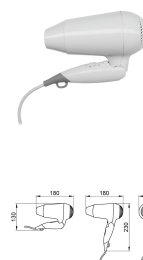

1600 W Foldable Hair Dryer

Description

- Folding hair dryer with automatic stop.
- Operation: manual.
- Cold air button.
- Two speeds with switch.
- Cord with plug.
- Suitable for hotels.
- Material: ABS plastic
- Color: White
- Total power: 1600 W
- Voltage/Frequency: 220-240 V - 50/60 Hz
- Electrical insulation: Class II
- Sound level: 60 dBA
- Flow rate: 1200 l/min
- Air velocity: 50 km/h
- Weight: 0.85 kg

- Length of mains connection cable: 450-1000 mm
- Air outlet temperature: at 10 cm with an ambient temperature of 20°C: 63°C
- Protection index: IP20
- Dimensions: (open): 230 x 80 x 180 mm
- Dimensions (folded): 130 x 80 x 180 mm