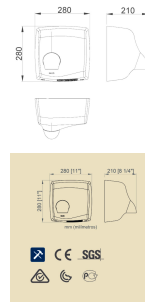

Windflow Hand Dryer Automatic Sensor, Satin Stainless Steel

Description

- AND DRYERS WITH AN AUTOMATIC SENSOR
- Directions if Use: Place your hands under the appliance. The dryer is automatically activated, remaining in operation while the hands are within the range of the sensor. The appliance turns off after a few seconds of withdrawing them.

SPECIFICATIONS OF WINDFLOW:

- Scope sensor: 10 • 15 cm.
- Distance Sensor Adjustment: up to 30 cm.
- Total electrical power: 2450 W.
- Electrical Insulation: Class I.
- Protection Index: IPX1.
- Air Flow: 5500 l/min, speed 117 km/h.
- Sound Level (to 2 meters): 70 dB.
- Phenoplast polymer turbine fire resistant.
- Dimensions Product: 280 high x 280 mm width x