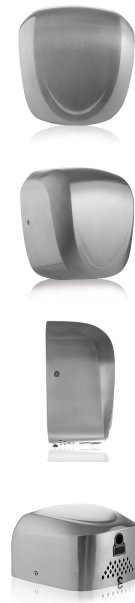

Brushed Stainless Steel Hand Dryer with HEPA Filter Low Consumption

Description

The AISI 304 stainless steel hand dryer with HEPA filter was developed for professional spaces that require efficiency, hygiene and reduced energy consumption. Compact, modern and robust, it offers fast drying between 10 and 15 seconds, ensuring a comfortable experience even in high-traffic areas such as hotels, restaurants, offices and shopping centres.

Equipped with a 550 W motor (total consumption 1200 W) and an air speed of 70 m/s, it provides a 34 L/s airflow with a low noise level of just 70 dB. The automatic sensor detects hands at 150–200 mm and activates the device without contact, promoting greater hygiene.

With **dimensions of 31 x 30 x 17 cm (height x length x width)** and installation using screws and plugs, it adapts to different environments, offering durability, safety and excellent cost-benefit.

Documents