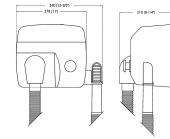

Hair Dryers Saniflow

Description

- Saniflow® with flex hose and handle hair dryer is the hair dryer for collectivities that is most widely used in the world, regardless of the location to be fitted.
- These machines, push-button operated, also feature easy maintenance, low noise levels and a high level of user safety. Together with an accurate design of components, SANIFLOW dryers boast the most powerful airflow in the world, which, combined with a comfortable drying temperature, reduces drying times to a minimum.
- With a 1.5 mm. thick steel cover, these hair dryers are available in 2 different finishes (white enameled coating and satin). These hair dryers are ideal for Heavy traffic Bathrooms.
- Thus, these are proven models with a long durability and complete reliability, with anti-vandalism features and designed to be installed in high traffic of people such as sport centers, swimming pools, SPA and wellness centers and large recreational areas, among others.

Technical Specifications:

Features

Marca

Categoria

Bath Hair
Dryers

Price

Price with discount 718,63 €

Price without discount ~~756,45 €~~

Without VAT 584,25 €

Product in Store

[Hair Dryers Saniflow](#)