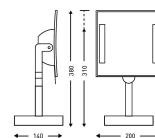

GALAXY mirror with foot

Description

- Installation without electrical cable.
- LED lighting.
- With foot.
- Total electrical safety.
- TECHNICAL FEATURES
- Operates with a standard lithium battery (3.6V) included.
- Activated by the touch system.
- Time: 3 minutes.
- Battery life: + - 3 years.
- Increased vision x 3.
- Chrome-plated bronze stand.
- Dimensions: 15 x 15 x 45cm (length x height x width).