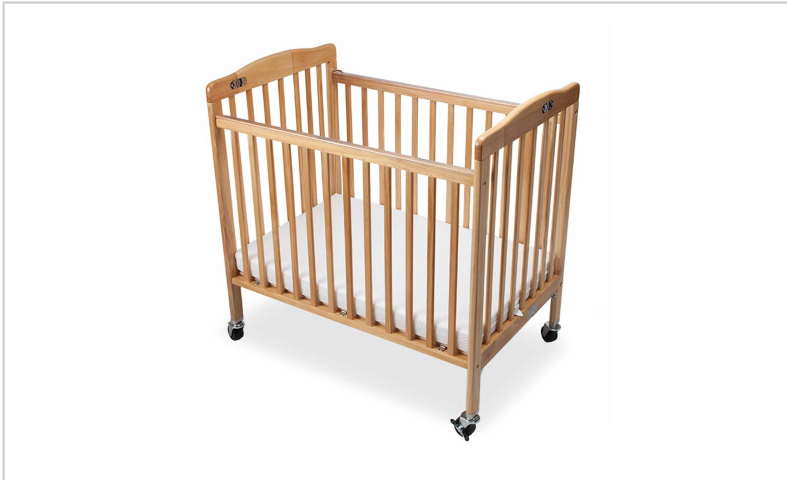

Hotel Crib Bed for baby in safe and foldable Beech wood

Description

- Folding crib, compact, approved for hotel use, durable, made from robust wood. The base and mattress are stored in the crib when folded.
- Complies with CPSC 16 CFR 1220
- JPMA Certification (complies with the latest American crib law)
- Colors: natural wood, beech and dark mahogany
- Dimensions: length x width x height:
Open: 101 x 67 x 102 cm
Closed: 101 x 24 x 102 cm
- Cover cover offer.
- Mattress included: 94 x 60 x 7cm (Length x Width x Thickness)
- Each crib comes disassembled in a box with the following approximate dimensions: 74 x 22 x 99 cm (Height x Length x Width)

475,00 €

Product in Store

[Hotel Crib Bed for baby in safe and foldable Beech wood](#)

Documents

[_Technical Data Sheets - PT \(482.74 Kb\)](#)