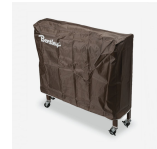

Hotel Crib Bed for baby in safe and foldable Beech wood

Description

- Folding crib, compact, approved for hotel use, durable, made from robust wood. The base and mattress are stored in the crib when folded.
- Complies with CPSC 16 CFR 1220
- JPMA Certification (complies with the latest American crib law)
- Colors: natural wood, beech and dark mahogany
- Dimensions: length x width x height:
Open: 101 x 67 x 102 cm
Closed: 101 x 24 x 102 cm
- Cover cover offer.
- Mattress included: 94 x 60 x 7cm (Length x Width x Thickness)
- Each crib comes disassembled in a box with the following approximate dimensions: 74 x 22 x 99 cm (Height x Length x Width)