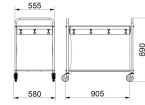

Rectangular Hotel Laundry Cart with Bag 290L

Description

The Rectangular Laundry Cart with Bag is the ideal solution for hotels and large facilities seeking efficiency, durability, and practicality in laundry management.

With a **290-liter capacity**, this cart allows for quick and organized transport of bed linens or towels, optimizing the work of housekeeping and laundry teams.

Its **tubular steel frame Ø25mm with black finish** ensures robustness and stability, while the khaki synthetic canvas bag with internal moisture-resistant lining offers durability and easy cleaning.

Equipped with four Ø100mm rubber swivel wheels, it provides excellent mobility and smooth handling, even in tight spaces.

For added convenience, the replacement bag ([CB2783](#)) can be purchased separately, keeping the equipment ready for use and in optimal hygienic condition.

Features

Marca

Categoria Laundry cars

Price

Price 123,80 €

Without VAT 100,65 €

Product in Store

[Rectangular Hotel Laundry Cart with Bag 290L](#)