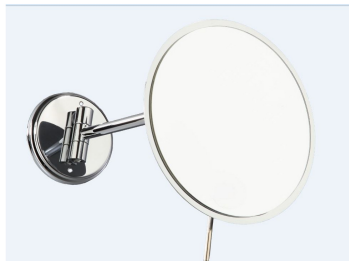

## Mirror WC Hotel

### Description

- Increased vision 3 x.
- Mirror diameter: 17.5 cm.
- Tubular brass arm.
- Dimensions: 220 x 100 x 260mm(width x depth x height).

### Features

Marca

Categoria Mirrors