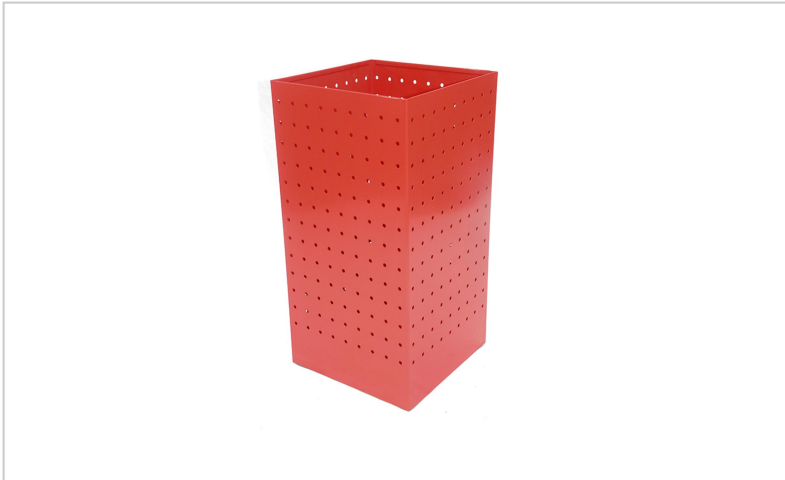

## Square Perforated Steel Square Umbrella Door

### Description

- Square umbrella door made of perforated steel sheet with epoxy paint in any color.
- Weight: 4 Kg.
- Dimensions: 245 x 245 x 485mm (width x depth x height).
- Made in Portugal.
- You can customize the color of this product according to the RAL chart.