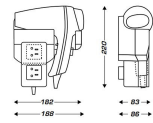

### Description

- 1600 W power.
- Manual pressure start.
- Adjustable and mobile nozzle.
- Numerous drying options.
- Equipped with ionization system.