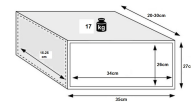

Jade Built-in Wall Safe WE-27

Description

- The Jade series stands out for its careful design and versatility.
- The wide variety of sizes and models in which it is presented makes these safes ideal for domestic and business environments.
- The aqua blue colour of its interior contrasts perfectly with the grey exterior and gives it a very aesthetic appearance.
- Lock system: Mechanical and electronic.
- Lock: Locking of gorgets with emergency safety lock.
- Electronic lock with:
  - 1 User Code of 2 to 15 digits.
  - 1 Emergency Code of 8 digits.
- Programmable delay from 1 to 99 minutes.

Features

Marca	
Categoria	Hidden safes

Price

Price with discount	226,94 €
Price without discount	~~252,15 €~~
Without VAT	184,50 €

Product in Store

[Jade Built-in Wall Safe WE-27](#)