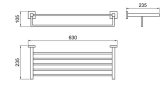

Towel rail with bottom bar

Description

- AISI 304 stainless steel towel rail.
- Durability and corrosion resistance.
- Suitable for public areas.
- Polished finish.
- Made of AISI 304 stainless steel.
- Dimensions: 10.5 x 6.3 x 23.5cm (length x width x height).
- Equipped with fastening materials.
- Maintenance: Stainless steel needs maintenance because dust can eventually damage the chrome. We recommend monthly cleaning with a special stainless steel product.

Features

Marca

Categoria **Towel Shelves**

Price

Price **79,54 €**

Without VAT **64,67 €**

Product in Store

[Towel rail with bottom bar](#)