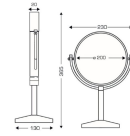

### Description

- Double-sided mirror (normal or x3 vision).
- Other finishes available: chrome / copper.
- Chrome-plated brass arm.
- Color: chrome / gold / copper.
- Mirror diameter: 200mm.
- Net weight: 0.865 kg.
- Weight in the box: 1,100 kg.
- Arm Material: Chrome Brass.
- Dimensions: 23 x 13 x 36.5cm(length x depth x height).