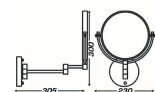

Mirror Mural Gold Double Face 3X

Description

- Double-sided mirror (normal or x3 vision).
- Other finishes available: chrome / copper.
- Chrome-plated brass arm.
- Mirror diameter: 200mm.
- Net weight: 0.743 kg.
- Weight in carton: 1,060 kg.
- Arm Material: Chrome Brass.
- Dimensions: 23 x 30.5 x 30cm (length x depth x height).