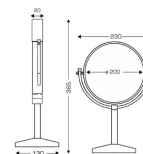

## Chrome Double Faced Mirror with 3X Base

### Description

- Chrome double-sided mirror (normal or x3 vision).
- 3 finishes to choose from: chrome / gold / copper.
- Mirror diameter: 200mm.
- Net weight: 0.865 kg.
- Weight in the box: 1,100 kg.
- Arm Material: Chrome Brass.
- Dimensions: 23 x 13 x 36.5cm (length x depth x height).