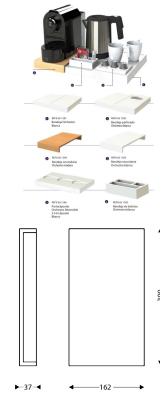

White Tray Secondary Tray

Description

- White wood secondary tray for welcome tray.
- Easy to clean.
- Can house an express machine or kettle.
- Dimensions: 3.7 x 16.2 x 30cm (height x width x length).

Features

Marca

Categoria Trays

Price

Price with discount 12,79 €

Price without discount ~~15,99 €~~

Without VAT 10,40 €

Product in Store

[White Tray Secondary Tray](#)