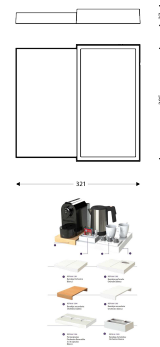

## 60/5000 White Main Tray Kettle or Express Machine Door

### Description

- Modular.
- Simple cleaning.
- Can house an express machine or kettle.
- Dimensions: 3.7 x 32.1 x 29.5cm (height x width x length).

### Features

Marca

Categoria Trays

### Product in Store

[60/5000 White Main Tray Kettle or Express Machine Door](#)