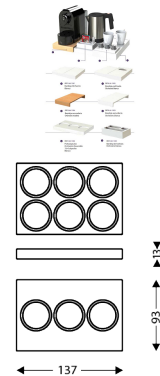

Reversible Secondary Tray Coaster White

Description

- Stylish design.
- Easy to clean.
- White color.
- Waterproof.
- Dimensions: 13.4 x 9.2 x 1.3 cm (length x width x height).

Features

Marca

Categoria Accessories

Price

Price with discount	6,84 €
Price without discount	8,55 €
Without VAT	5,56 €

Product in Store

[Reversible Secondary Tray Coaster White](#)