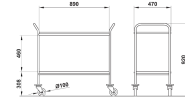

## Car Catering Hotel Hira 500 M2

### Description

- Hotel Catering Trolley.
- Model: Hira 500 M2
- 2 Shelves.
- Rounded chrome tube frame and layers of laminated wood with a wide choice of colors.
- 4 non-marking bumpers and 4 swivel castors (100mm) included.
- Dimensions: 89 x 47 x 92 cm (length x width x height)