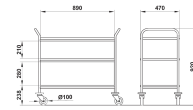

Catering Car Hotel Hira 500 M3

Description

- Hotel Catering Trolley.
- Model: Hira 500 M3
- 3 Shelves.
- Rounded chrome tube frame and layers of laminated wood with a wide choice of colors.
- 4 non-marking bumpers and 4 swivel castors (100mm) included.
- Dimensions: 89 x 47 x 92 cm (length x width x height)