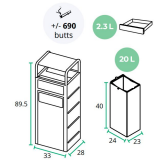

20L/2.3L Container with ashtray

Description

- Recommended for high traffic areas.
- Design enables disposal of both waste and cigarette ends.
- Robust galvanised steel construction with anti-UV epoxy finish
- Delivered already assembled with floor fixing kit
- Snuff plates and bin accessible from both sides
- Easy maintenance: Removable inside liners & key included for efficient and fuss free emptying
- Material: Galvanised steel
- Colour: Black

Features

Marca

Categoria

Paper
Ashtray

Price

Price with discount	473,85 €
Price without discount	570,90 €
Without VAT	385,24 €

Product in Store

- Gross weight: 15.2 kg
- Capacity: 22L ashtray 2.3L waste bin 20L (+/- 690 cigarette butts).
- Dimensions: 33 x 89.5 x 28cm (Length x Height x Width)
- Internal bucket dimensions: 24 x 40 x 23cm (Length x Height x Width)