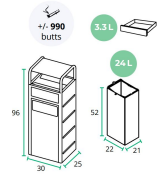

24L/3.3L Container with Ashtray

Description

- Recommended for high traffic areas.
- Design enables disposal of both waste and cigarette ends.
- Robust galvanised steel construction with anti-UV epoxy finish
- Delivered already assembled with floor fixing kit
- Snuff plates and bin accessible from both sides
- Easy maintenance: Removable inside liners & key included for efficient and fuss free emptying
- Material: Galvanised steel

Features

Marca

Categoria **Paper Ashtray**

Price

Price with discount	435,36 €
Price without discount	524,52 €
Without VAT	353,95 €

Product in Store

- Colour: Black
- Gross weight: 15.6 kg
- Capacity: 27L ashtray 3.3L waste bin 24L (+/- 690 cigarette butts).
- Dimensions: 30 x 96 x 25cm (Length x Height x Width)
- Internal bucket dimensions: 22 x 52 x 21cm (Length x Height x Width)