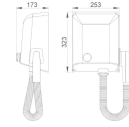

MANGO hair dryer with stainless steel manual head

Description

- Wall-mounted hair dryer, satin finish
- High performance. Powerful and extra fast hair drying.
- Suitable for uninterrupted use.
- Robust, with conical outlet connection to the tube for a proportional reduction in air output.
- Air handle held by magnets.
- Suitable for communities and spaces with a very high frequency of use
- Complies with European safety directives (CE)

Features

- Operation: hose type with push button
- Dimensions: 323 height x 253 width x 173 depth (mm)
- Weight: 5.5 kg
- Power: 800 W

Features

Marca

Categoria

Bath Hair Dryers

Price

Price

480,52 €

Without VAT

390,67 €

Product in Store

[MANGO hair dryer with stainless steel manual head](#)

- Time: 90 seconds
- Frame: thickness 1.2 mm
- Frame finish: satin
- Warranty: 2 years

Documents

[Technical Data Sheets - ES \(153.25 Kb\)](#)