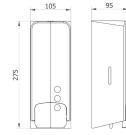

Manual Soap Dispenser Black 1000ml

Description

- Material: ABS
- Finish: Black
- Dimensions: 275x105x95 mm (height x length x depth)
- With content display and safety lock
- For wall mounting
- Manual control
- Capacity: 1000ml
- Suitable for: soap and alcohol-based disinfectants (No foam)
- Ideal for public places with high frequency of use.