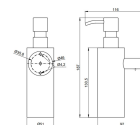

Manual Soap Wall Dosing Unit 255ml

Description

- Liquid soap dispenser
- Material: AISI 304 stainless steel
- Finish: satin
- Dimensions: 186.5 height x 74.8 width x 93.5 depth (mm)
- Capacity: 255 ml
- Wall-mounted.
- Push-button activation.
- Suitable for public places.
- Durable and easy to clean.
- Robust, vandal-resistant and manufactured without sharp edges for safety of use.
- Suitable for all types of soap (except surgical).

[Manual Soap Wall Dosing Unit 255ml](#)

Documents

[Technical Data Sheets - PT \(138.33 Kb\)](#)