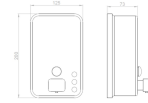

## Stainless Steel Manual Soap Dispenser 1.2L

### Description

- Soap dish; suitable for all types of soap (except surgical)
- Manual installation.
- Push-button activation.
- Suitable for public places.
- Material: AISI 304 stainless steel.
- Finish: Satin.
- Durability and corrosion resistance.
- Robust and vandal-resistant.
- Capacity: 1.2L
- Security: Special key included.
- Chrome-plated brass push button.
- Contents display.
- Internal plastic tank.
- Quantity dispensed per press: 1.1ml
- Dimensions: 200 x 125 x 100 Height x Width x