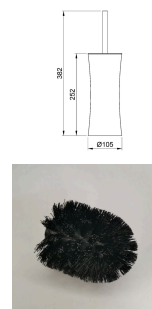

Stainless steel toilet brush holder Satin finish

Description

- Bacteriostatic stainless steel floor brush holder.
- Brush in black color.
- Suitable for communities.
- Resistance and durability.
- Material: Stainless steel
- Finishing: Satin
- Material inner tray: Polypropylene
- Dimensions: Diameter 105 x Height 380 (mm)