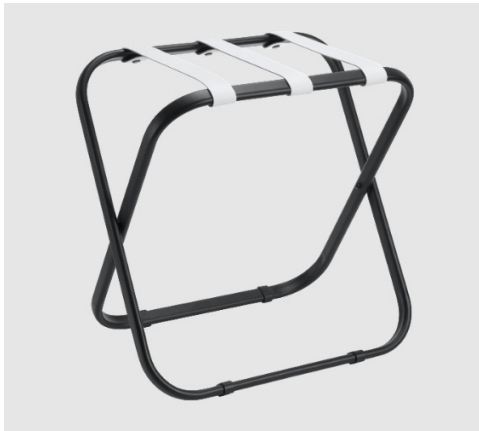

Suitcase Support Black Steel Leather Strap

Description

- Modern design.
- Color: Matte Black.
- Made of high quality steel (strong and stable).
- Flat when folded.
- It fits perfectly in your closet/wardrobe.
- Equipped with 4 floor protection skates.
- 3 interchangeable leather bands, available in 4 colors: black, gray, brown or white.
- Dimensions:
Open: 53 x 53 x 37cm (height x width x length).
Closed: 62 x 53 x 7cm (height x width x length).
- 2 years warranty