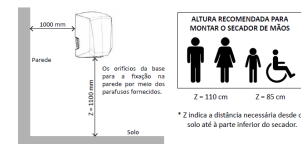

Hand Dryer Matte Black Sensor Hepa Filter 800W

Description

The compact hand dryer with optical sensor and HEPA filter is the ideal solution for commercial and hotel spaces that require speed, hygiene and efficiency. Made of high-resistance ABS, it combines a modern design with high performance, providing fast and silent drying even in high-traffic areas.

With air-blade technology, it dries hands in around 10 seconds, thanks to the air outlet speed of 505 km/h. The 800W universal motor (total power 1200W) ensures low energy consumption, while the acoustic insulation and reduced noise level (69.3 dB at 2 metres) make the device suitable for environments where sound comfort is essential.

The model features double electrical insulation (**IP23**) and **Class II**, and can be installed 0.60 m from water, with automatic stop by timer and overheating protection. The lateral suction with slats and the **HEPA filter** ensure air purification during the drying process, eliminating particles

Features

Marca	
Categoria	Low Consumption Hand Dryers

Price

Price with discount	141,45 €
Price without discount	251,68 €
Without VAT	115,00 €

Product in Store

[Hand Dryer Matte Black Sensor Hepa Filter 800W](#)