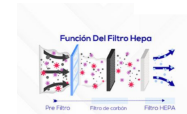

## Description

The compact hand dryer with optical sensor and HEPA filter is the ideal solution for commercial and hotel spaces that require speed, hygiene and efficiency. Made of high-resistance ABS, it combines a modern design with high performance, providing fast and silent drying even in high-traffic areas.