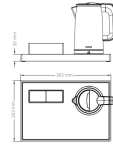

Hotel Welcome Kit Tray + 0.8L Kettle + Sachet Holder

Description

- Color: Black.
- Includes tray and tea bag holder.
- Tray material: ABS and synthetic leather.
- Kettle material: ABS.
- Kettle finish: Matte black.
- Kettle power: 1,000 W
- Kettle capacity: 0.8 liters.
- Tray dimensions: 3 x 39.3 x 26.3cm (height x width x length).
- Kettle dimensions: 22x19x12cm (height x width x length).