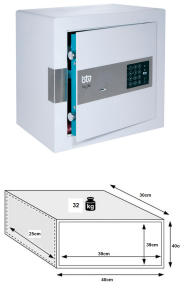

Jade E-40 Safe 40x40x30CM

Description

- Surface-mounted safes for home and office.
- Practical and versatile.
- Easy to use.
- Locking system: Electronic
- Locking: Key lock with emergency safety lock.
- Electronic lock with:
 - 1 User Code of 2 to 15 digits.
 - 1 Emergency Code of 8 digits.
- Programmable delay from 1 to 99 minutes.
- Power supply: 4 AA 1.5V batteries included.
- Low battery warning.
- External socket with 9V battery (6LR61).
- Door thickness: 6 mm.
- Body thickness: 4 mm.
- Screws: 2 - Ø25 mm.

Product in Store

[Jade E-40 Safe 40x40x30CM](#)

- Colour: light grey (RAL 7047). Trays and tape in blue water (RAL 5021).
- Anchor holes: 4 walls / x 2 floors - Ø9 mm.
- Interior lighting: Low-consumption LEDs
- Weight: 32 kg
- Dimensions (Height x Width x Depth):
Exterior: 400 x 400 x 300 mm
Interior: 388 x 392 x 248 mm
- Professional use.
- Warranty: 3 years for domestic use or 1 year for professional use.