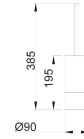

Brushed stainless steel wall-mounted toilet brush

Description

- Stainless steel sink brush.
- Material: Stainless steel sheet (AISI 304)
- Finish: Brushed.
- Suitable for communal use.
- Resistance and durability.
- Includes wall mounting plate.
- Dimensions: 195 high (with handle 385 high) x Ø90 (mm).
- Fixes to the wall using two anchor points.
- Concealed fixing.
- Internal polypropylene bucket.
- Maintenance: stainless steel requires maintenance, as dirt over time can damage the chromium (Cr) that stainless steel contains.
- We recommend monthly cleaning with a specialized stainless steel product.