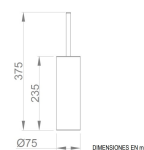

Brushed Stainless Steel Wall Toilet Piaçaba Brush

Description

- Suitable for public areas.
- Resistant and durable.
- Includes wall mounting plate.
- Material: Stainless steel
- Finishing: Satin
- Dimensions: 23.5 cm high (with handle 37.5 cm high) x Ø75 (mm).