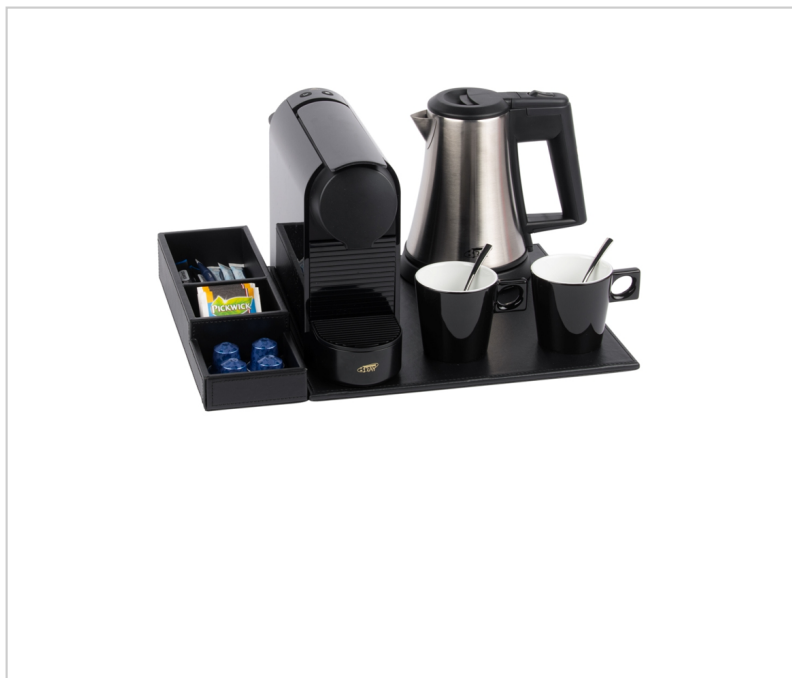

Main Tray SNAP Black Faux Leather 32x32 cm

Description

- Multifunctional.
- Flexible.
- They can be mounted in different ways.
- Made from faux leather.
- High quality.
- Black color.
- Main tray and condiment tray bags tea and sugar as well as matching coffee pods [\(CB1312\)](#)
- The Condiment Tray [\(CB1312\)](#) can be fitted to the left or right side of the main tray (unique magnetic click system).
- Ultra-compact configuration possible by placing the condiment tray on top of the main tray.
- dimensions:

13,95 €

Product in Store

[Main Tray SNAP Black Faux Leather 32x32 cm](#)

° Main tray: 0.8 x 32 x 32cm (height x width x length).

° Condiment Tray ([CB1312](#)): 5.5 x 9.7 x 32cm (height x width x length).

° Complete set: 5.5 x 41.7 x 32cm (height x width x length).

° Compact configuration: 6.3 x 32 x 32cm (height x width x length).

- 2 years warranty.

Documents

[Technical Data Sheets - EN \(168.05 Kb\)](#)